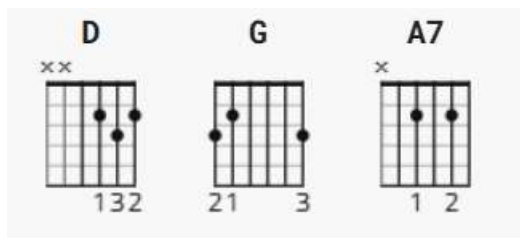

Amazing Grace

by [John Newton](#)

10/1/2024

Difficulty: Beginner

Key: D

Tuning: [EADGBE](#)

Capo: no capo

Timing 3/4

Chords

Guitar

Ukulele

Piano

Strumming

[Verse 1]

D G D
Amazing Grace, how sweet the sound,

A7
That saved a wretch like me.

D G D
I once was lost, but now am found,

A7 D
Was blind, but now I see.

[Verse 2]

D G D
'Twas grace that taught my heart to fear,

A7
and grace my fears released.

D G D
How precious did that grace appear,

A7 D
the hour I first believed.

A7
bright shining as the sun,

D G D
we've no less days to sing god's praise

A7 D
than when we first begun.

[Verse 1]

D G D
Amazing Grace, how sweet the sound,

A7
That saved a wretch like me.

D G D
I once was lost, but now am found,