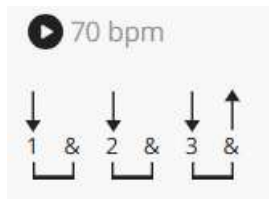

Amazing Grace

by [John Newton](#)

10/1/2024

Difficulty: Beginner

Key: D

Tuning: [EADGBE](#)

Capo: no capo

Timing 3/4

Chords

Guitar

Ukulele

Piano

Strumming

[Verse 1]

D G D
Amazing Grace, how sweet the sound,

A7
That saved a wretch like me.