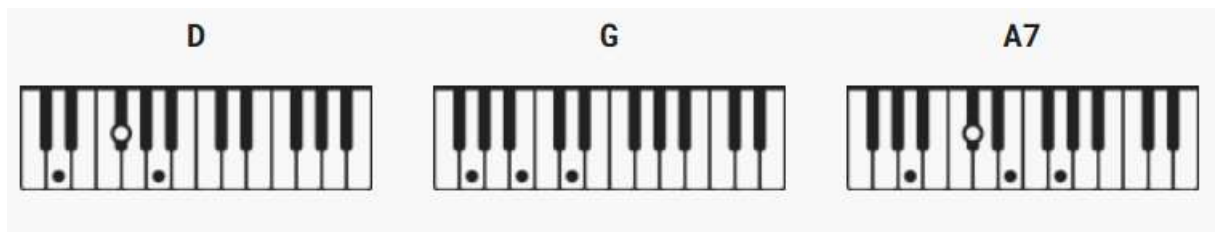

Amazing Grace

by [John Newton](#)

10/1/2024

Difficulty: Beginner

Key: D

Tuning: [EADGBE](#)

Capo: no capo

Timing 3/4

Chords

Guitar

Ukulele

Piano

Strumming

[Verse 1]

D G D
Amazing Grace, how sweet the sound,

A7
That saved a wretch like me.