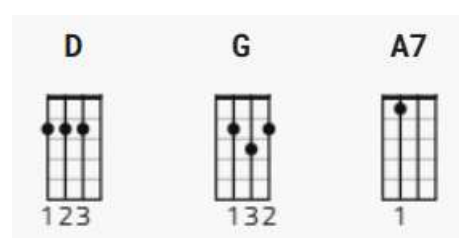

Amazing Grace

by [John Newton](#)

10/1/2024

Difficulty: Beginner

Key: D

Tuning: [EADGBE](#)

Capo: no capo

Timing 3/4

Chords

Guitar

Ukulele

Piano

Strumming

[Verse 1]

D G D
Amazing Grace, how sweet the sound,

A7
That saved a wretch like me.

D G D
I once was lost, but now am found,

A7 D
Was blind, but now I see.

[Verse 2]

D G D
'Twas grace that taught my heart to fear,

A7
and grace my fears released.

D G D
How precious did that grace appear,

A7 D
the hour I first believed.

A7
bright shining as the sun,

D G D
we've no less days to sing god's praise

A7 D
than when we first begun.

[Verse 1]

D G D
Amazing Grace, how sweet the sound,

A7
That saved a wretch like me.

D G D
I once was lost, but now am found,